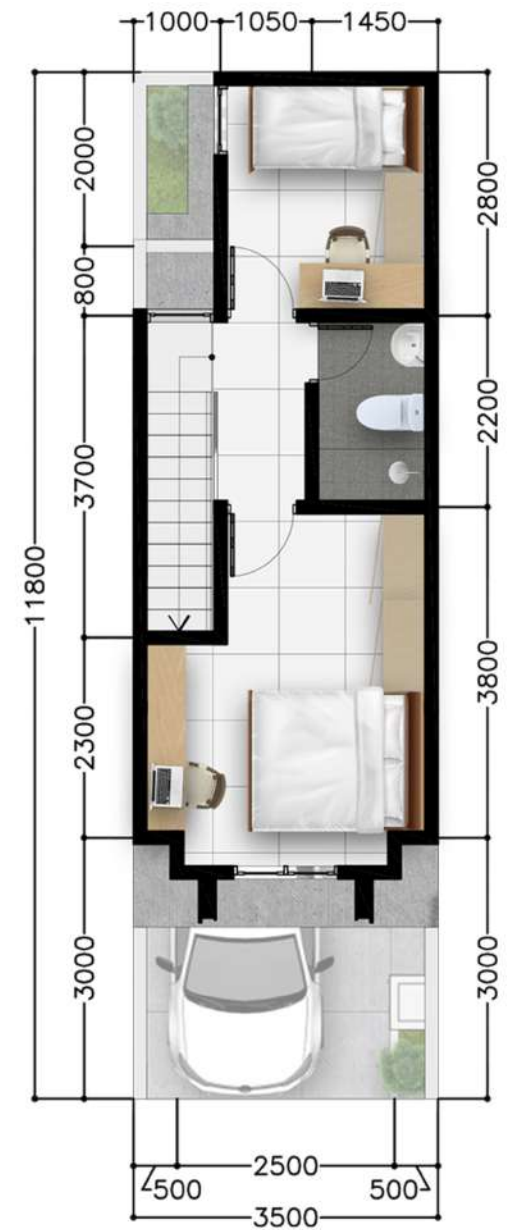

Tipe Opal (56/41)

Layout

Tipe Opal (56/41)

3 kamar tidur

area dapur

2 kamar mandi

area laundry

ruang tamu

carport

denah lantai 1

denah lantai 2

Tipe Jade (54/40)

Layout

Tipe Jade (54/40)

3 kamar tidur

area dapur

2 kamar mandi

area laundry

ruang tamu

balcony

carport

denah lantai 1

denah lantai 2

Tipe Emerald (45/32)

Layout

Tipe Emerald (45/32)

2 kamar tidur

ruang tamu

1 kamar mandi

area dapur

1 toilet

area laundry