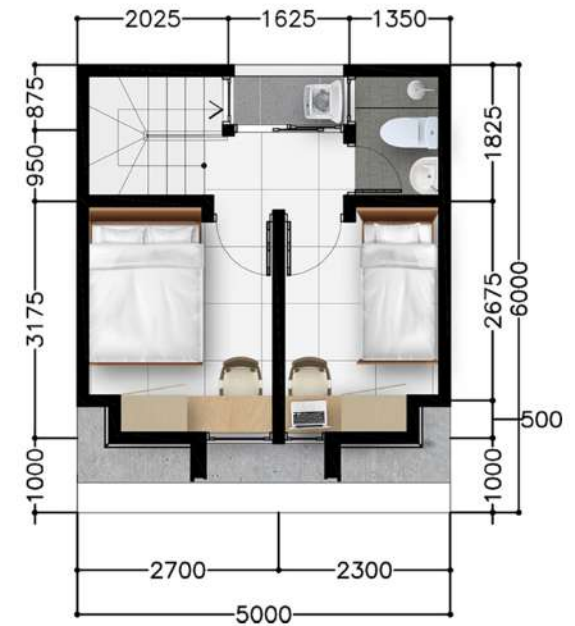

2 kamar mandi

area laundry

ruang tamu

carport

denah lantai 1

denah lantai 2

Tipe Topaz (42/31)

Layout