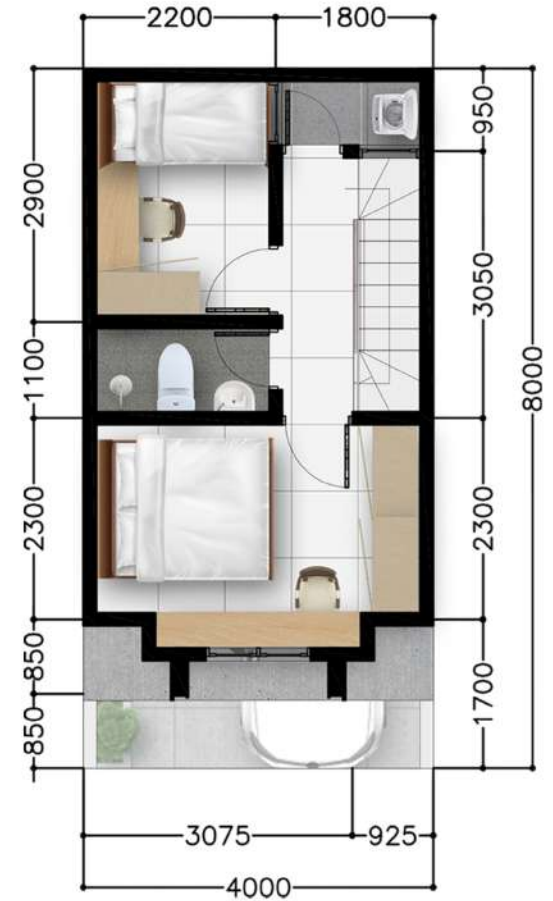

Tipe Opal (56/41)

Layout

Tipe Opal (56/41)

3 kamar tidur

area dapur

2 kamar mandi

area laundry

ruang tamu

Layout

Tipe Emerald (45/32)

2 kamar tidur

ruang tamu

1 kamar mandi

area dapur

1 toilet

area laundry

carport

denah lantai 1

denah lantai 2

Tipe Pearl (43/30)

Layout

Tipe Pearl (43/30)

2 kamar tidur

area dapur